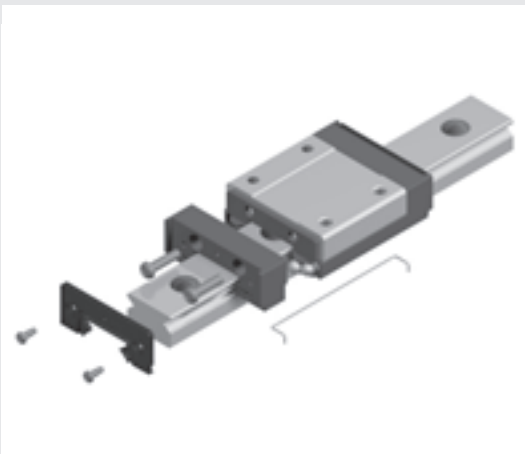

Linear Rail System

The Types of Linear Rail System

SBI high-load type

With all advantages of our SBG type, SBI improves load capacity, and increases speed capabilities for the rail system.

SBI type

-Type: SBI15~65

SBM miniature

Miniature linear rail system with compact size also achieve high-load.

SBM (Standard miniature)

-Type: SBM09~15

SBML (High-load miniature)

-Type : SBML09~15

SBMW (Wide type miniature)

-Type: SBMW09~15