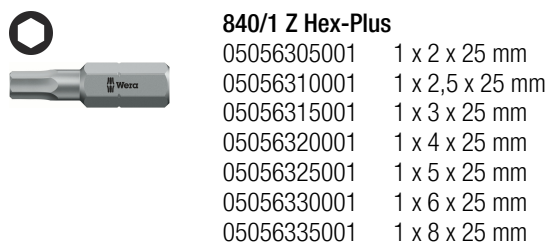

Bicycle Set 1, 12 pieces

Zyklop Mini

Set contents:

The tool set to go