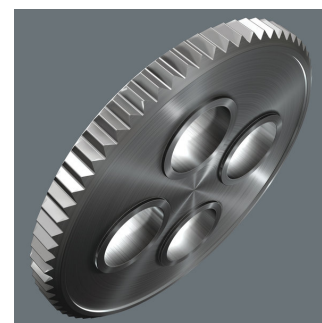

Bicycle Set 1, 12 pieces

Zyklop Mini

EAN: 4013288207623
Part number: 05004170001
Article number: Bicycle Set 1

Size: 135x95x40 mm
Weight: 260 g
Country of origin: CZ
Customs tariff number: 82079030

- Compact 12-piece wrench set for bicycle applications, also for mobile use
- Practical range for DIY assembly work and repairs
- Suitable tools for the most common bolt profiles on road bikes, mountain bikes and e-bikes
- Robust, surface-friendly, compact textile folding bag
- Set includes bit ratchet Zyklop Mini 1 and extension

Bicycle repair shops and passionate cyclists love screwdriving on a bicycle. With their Bicycle Set 1, the screwdriving tool specialist Wera offers an assortment of tools that is very mobile thanks to its compact and design-oriented textile folding bag, and offers solutions for the most common screwdriving situations when working with bicycles. The sturdy bag contains the bit ratchet Zyklop Mini 1 and 10 bits with all the benefits of Wera-Bit technology, specially adapted to the most common screw connections on a bicycle.

Bicycle Set 1, 12 pieces

Zyklop Mini

Set contents:

The tool set to go

Zyklop Mini

The Bicycle Set 1 contains tools for the most popular screw profiles on road bikes, mountain bikes and e-bikes. Thanks to the compact textile-folding pouch, the set is also the ideal companion for cycling tours.

The Zyklop Mini Ratchets

For all difficult-to-access applications.

Small return angle

The fine tooth mechanism, with its 60 teeth, allows a small return angle of only 6° – ideal for precision work.

Web link