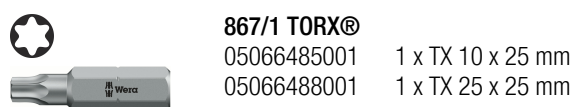

Bicycle Set 1, 12 pieces

Zyklop Mini

Set contents:

The tool set to go

Zyklop Mini

The Bicycle Set 1 contains tools for the most popular screw profiles on road bikes, mountain bikes and e-bikes. Thanks to the compact textile-folding pouch, the set is also the ideal companion for cycling tours.

The Zyklop Mini Ratchets

For all difficult-to-access applications.

Small return angle

The fine tooth mechanism, with its 60 teeth, allows a small return angle of only 6° – ideal for precision work.

Web link