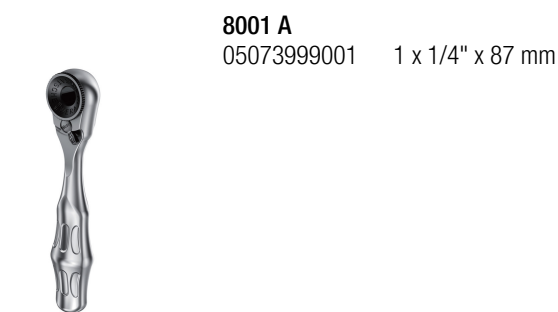

Bicycle Set 1, 12 pieces

Zyklop Mini

EAN: 4013288207623
Part number: 05004170001
Article number: Bicycle Set 1

Size: 135x95x40 mm
Weight: 260 g
Country of origin: CZ
Customs tariff number: 82079030

- Compact 12-piece wrench set for bicycle applications, also for mobile use
- Practical range for DIY assembly work and repairs
- Suitable tools for the most common bolt profiles on road bikes, mountain bikes and e-bikes
- Robust, surface-friendly, compact textile folding bag
- Set includes bit ratchet Zyklop Mini 1 and extension

Bicycle Set 1, 12 pieces

Zyklop Mini

Set contents:

The tool set to go

Zyklop Mini

The Bicycle Set 1 contains tools for the most popular screw profiles on road bikes, mountain bikes and e-bikes. Thanks to the compact textile-folding pouch, the set is also the ideal companion for cycling tours.

The Zyklop Mini Ratchets

For all difficult-to-access applications.

Small return angle

The fine tooth mechanism, with its 60 teeth, allows a small return angle of only 6° – ideal for precision work.

Web link