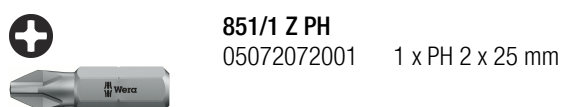

Bicycle Set 1, 12 pieces

Zyklop Mini

Set contents:

The tool set to go

Zyklop Mini

The Bicycle Set 1 contains tools for the most popular screw profiles on road bikes, mountain bikes and e-bikes. Thanks to the compact textile-folding pouch, the set is also the ideal companion for cycling tours.

The Zyklop Mini Ratchets

For all difficult-to-access applications.

Small return angle

The fine tooth mechanism, with its 60 teeth, allows a small return angle of only 6° – ideal for precision work.

Web link