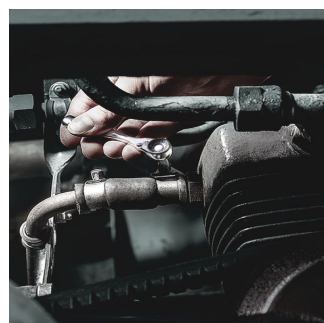

Bicycle repair shops and passionate cyclists love screwdriving on a bicycle. With their Bicycle Set 1, the screwdriving tool specialist Wera offers an assortment of tools that is very mobile thanks to its compact and design-oriented textile folding bag, and offers solutions for the most common screwdriving situations when working with bicycles. The sturdy bag contains the bit ratchet Zyklop Mini 1 and 10 bits with all the benefits of Wera-Bit technology, specially adapted to the most common screw connections on a bicycle.

Bicycle Set 1, 12 pieces

Zyklop Mini

Set contents:

The tool set to go

Zyklop Mini

The Bicycle Set 1 contains tools for the most popular screw profiles on road bikes, mountain bikes and e-bikes. Thanks to the compact textile-folding pouch, the set is also the ideal companion for cycling tours.

The Zyklop Mini Ratchets

For all difficult-to-access applications.

Small return angle

The fine tooth mechanism, with its 60 teeth, allows a small return angle of only 6° – ideal for precision work.

Web link