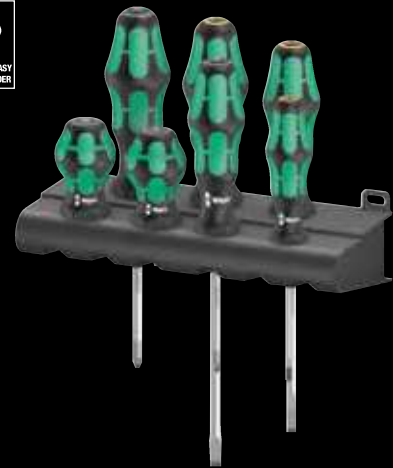

300/7 Mix 1 screwdriver set

With Take it easy tool finder: colour coding according to profile and size stamp. 5 Lasertip screwdrivers with long blade, 2 Stubby screwdrivers with short blade

Application: Slotted and Phillips screws

Design: 7-piece set and rack in display carton

05008900001	
+	350 PH Stubby 1x PH 1x25; 1x PH 2x25
+	350 PH 1x PH 1x80; 1x PH 2x100
-	334 1x 1,2x6,5x150
-	335 1x 0,5x3,0x80 ¹⁾ ; 1x 1,0x5,5x125
	Rack 1x 190,0x50,0

¹⁾without Lasertip

300/7 Mix 2 screwdriver set

With Take it easy tool finder: colour coding according to profile and size stamp. 5 Lasertip screwdrivers with long blade, 2 Stubby screwdrivers with short blade

Application: Slotted and Pozidriv screws

Design: 7-piece set and rack in display carton

05008901001	
	Rack 1x 190,0x50,0
+	355 PZ Stubby 1x PZ 1x25; 1x PZ 2x25
+	355 PZ 1x PZ 1x80; 1x PZ 2x200
-	334 1x 1,2x6,5x150
-	335 1x 0,5x3,0x80 ¹⁾ ; 1x 1,0x5,5x125